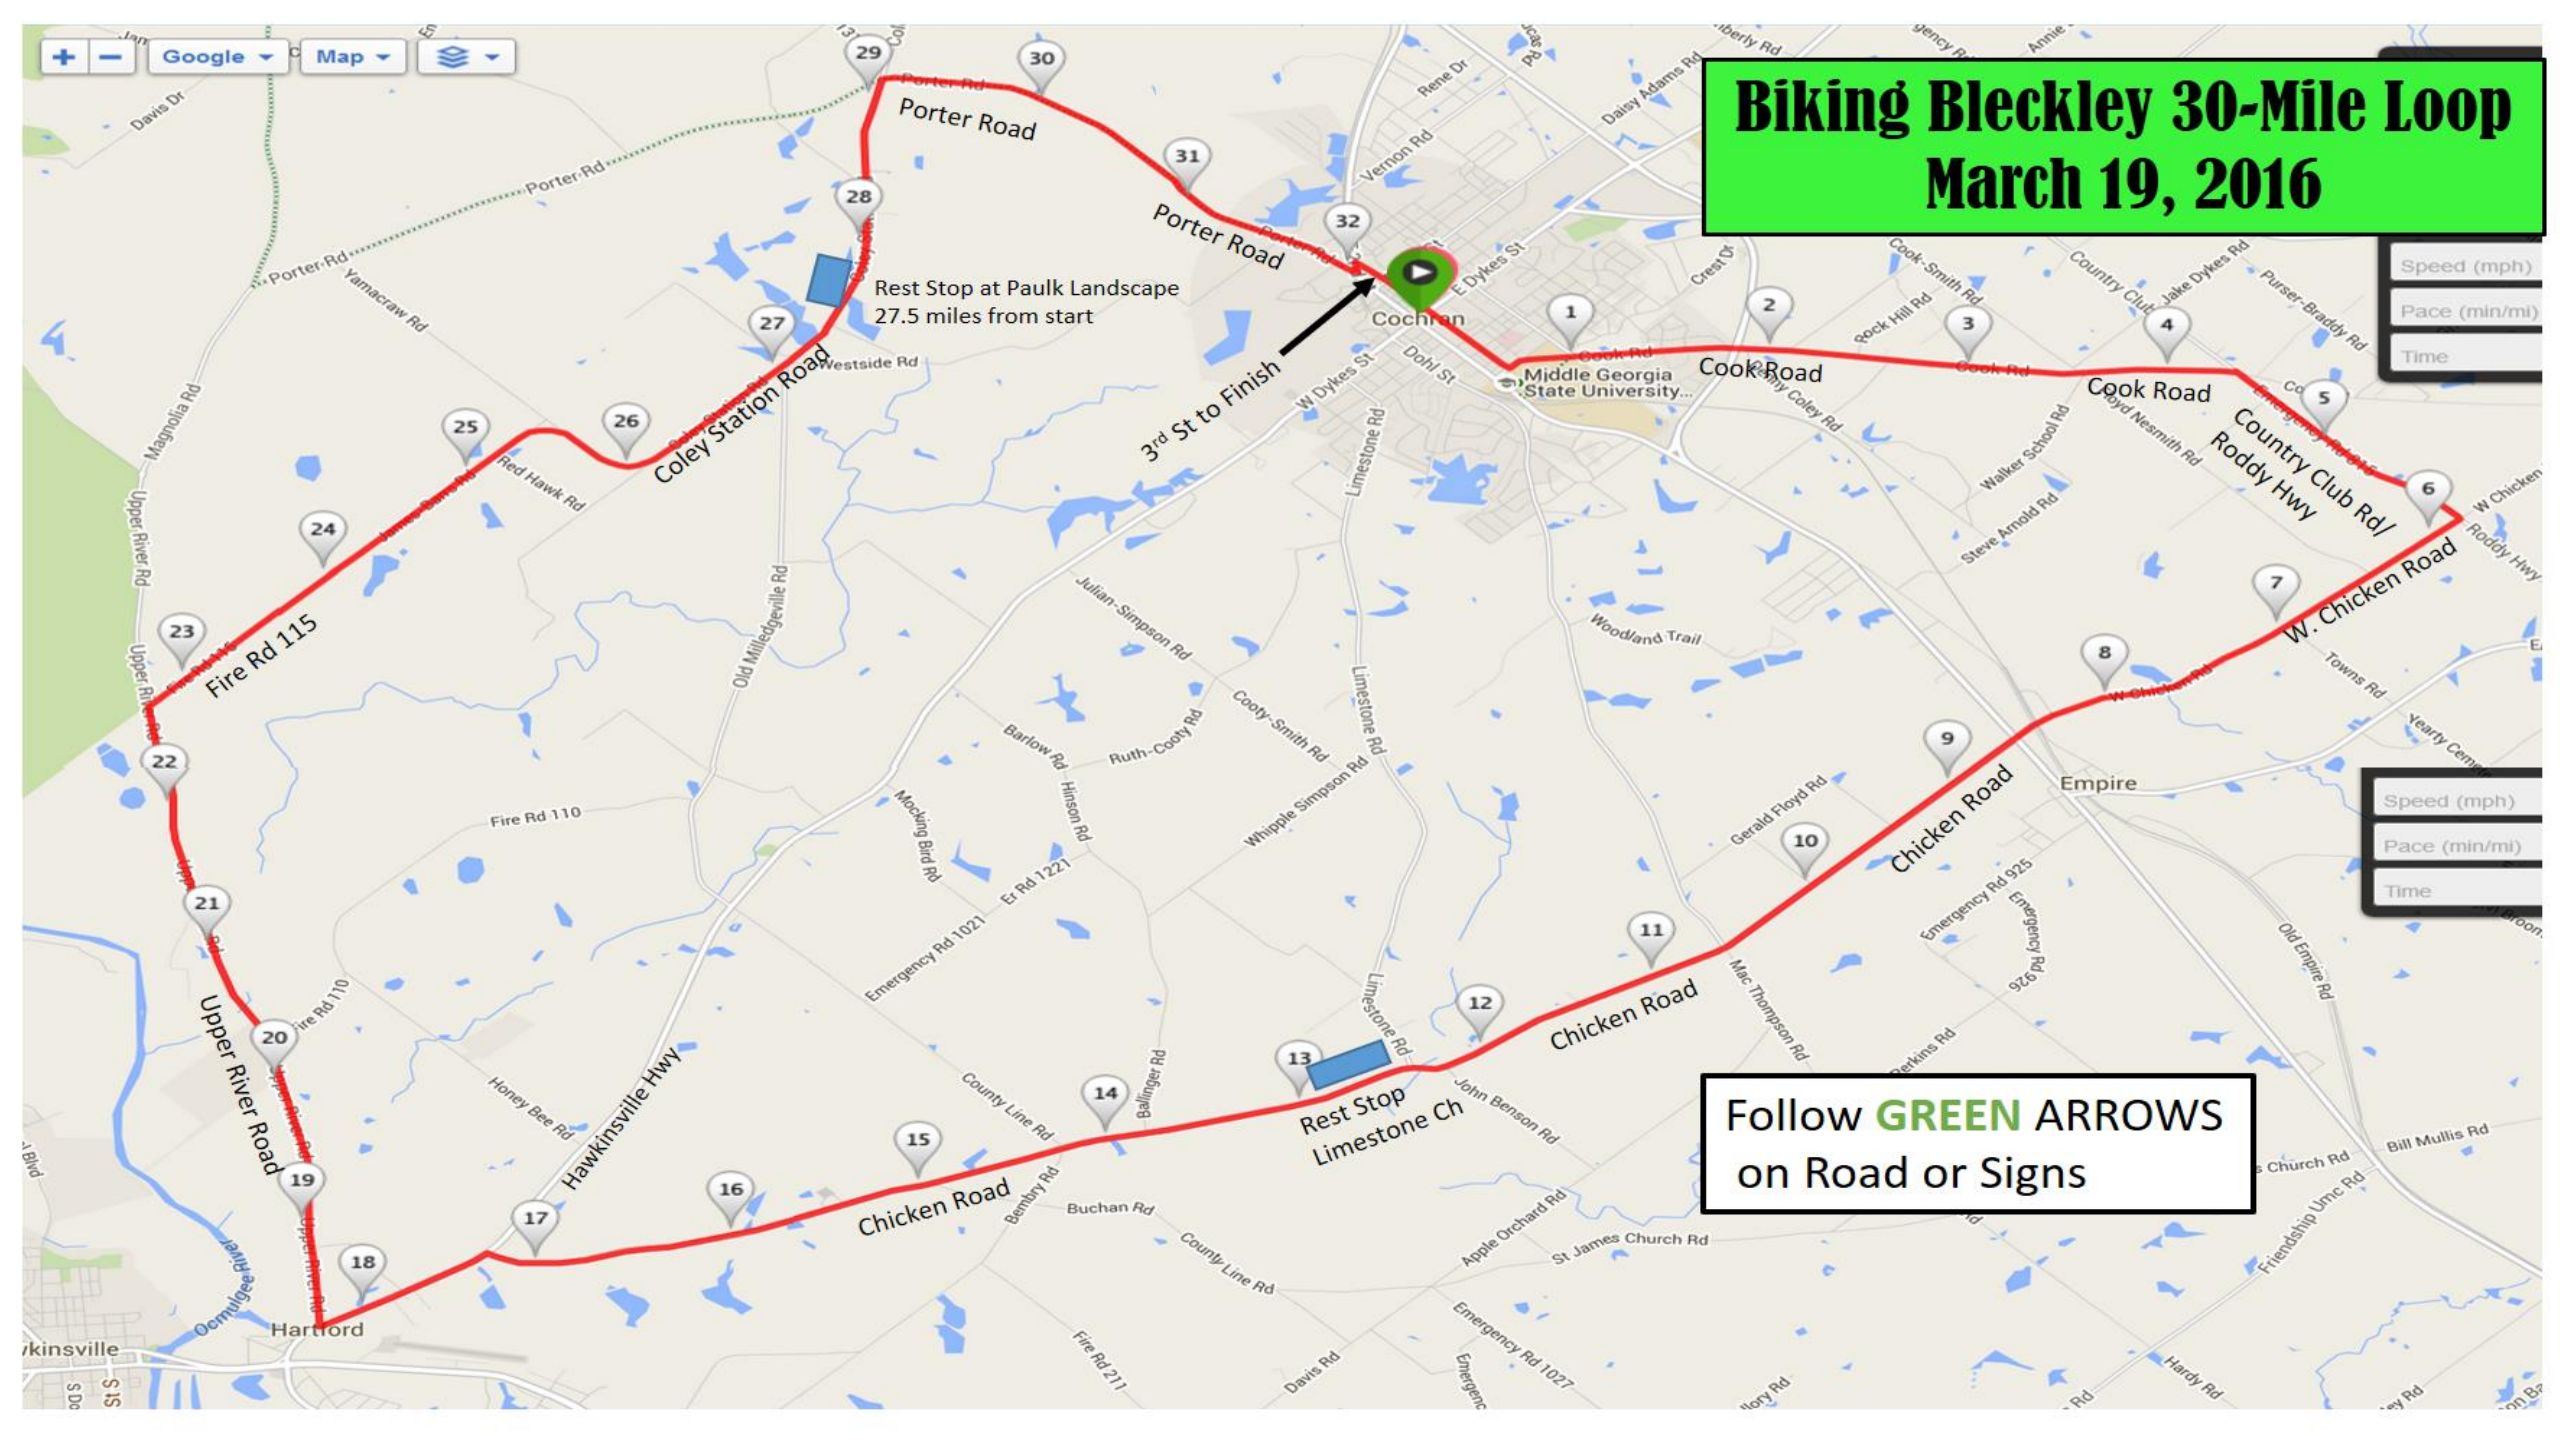

Biking Bleckley 30-Mile Loop March 19, 2016

Rest Stop at Paulk Landscape
27.5 miles from start

3rd St to Finish

Follow **GREEN** ARROWS
on Road or Signs

Speed (mph)
Pace (min/mi)
Time

Speed (mph)
Pace (min/mi)
Time