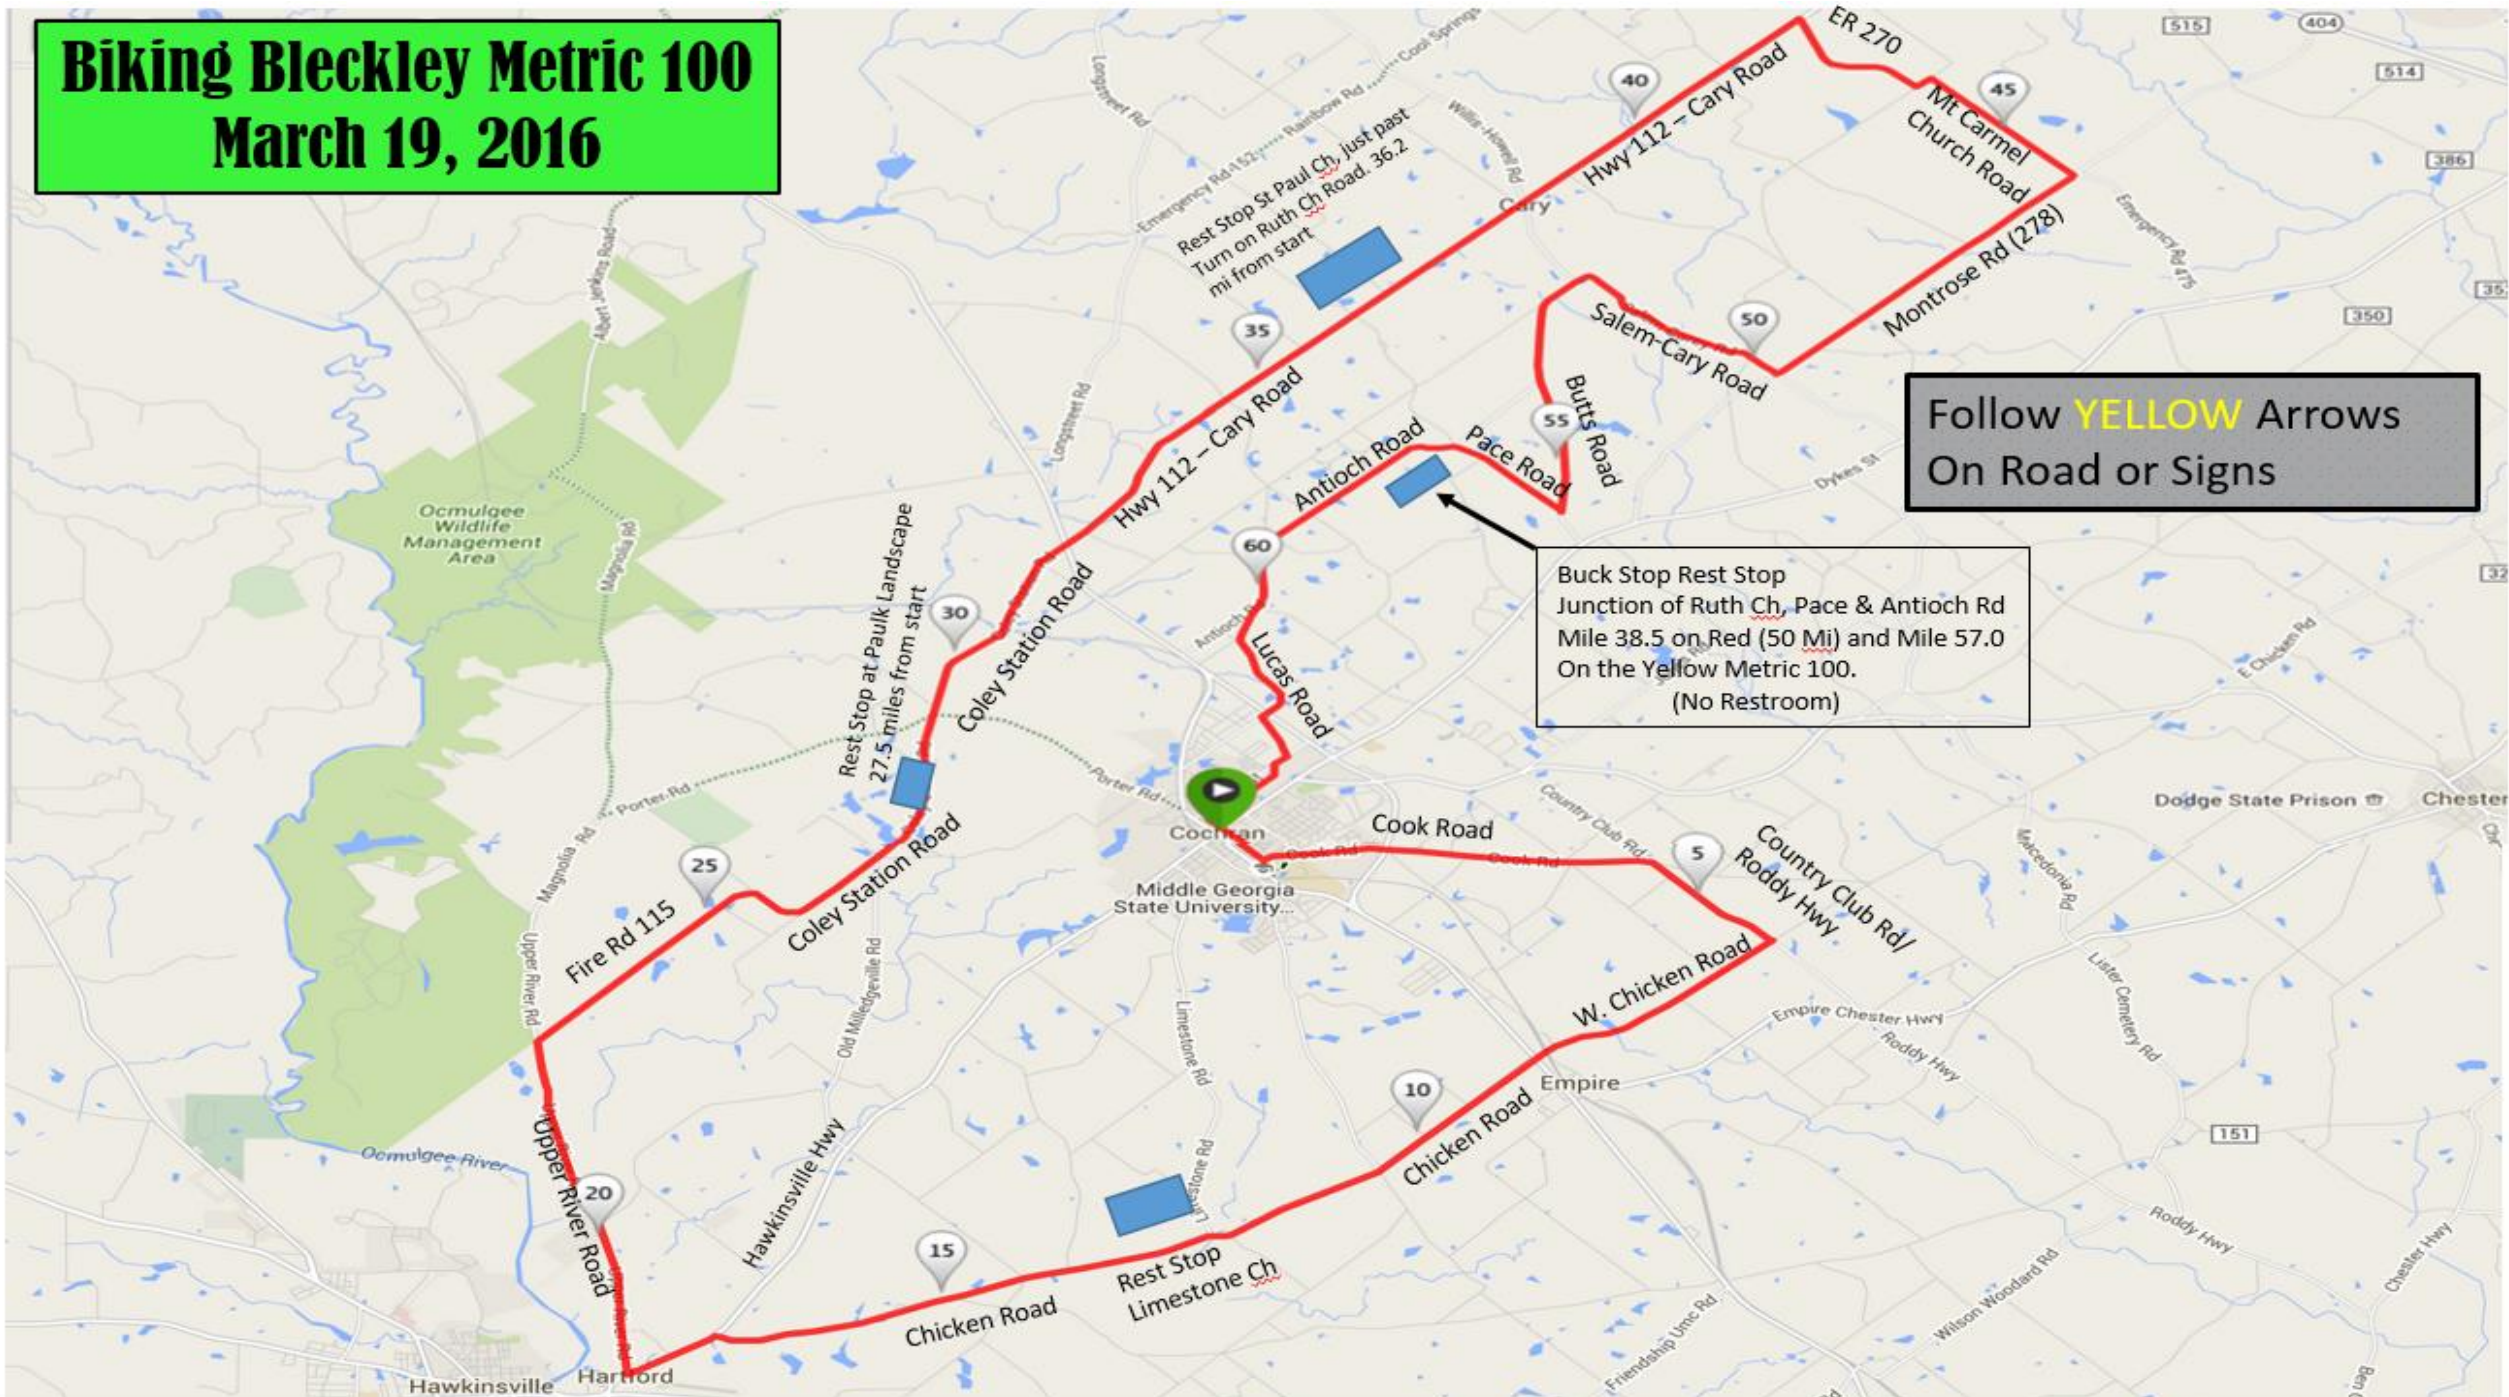

Biking Bleckley Metric 100

March 19, 2016

Follow **YELLOW** Arrows
On Road or Signs

Buck Stop Rest Stop
Junction of Ruth Ch, Pace & Antioch Rd
Mile 38.5 on Red (50 Mi) and Mile 57.0
On the Yellow Metric 100.
(No Restroom)

Rest Stop at Paulk Landscape
27.5 miles from start

Rest Stop
Limestone Ch

Rest Stop St Paul Ch, just past
Turn on Ruth Ch Road. 36.2

Biking Bleckley 50-Mile Loop

March 19, 2016

Rest Stop at Pauk Landscape
27.5 miles from start

Rest Stop St Paul Ch, just past
Turn on Ruth Ch Road: 36.2
mi from start

Buck Stop Rest Stop
Junction of Ruth Ch, Pace & Antioch Rd
Mile 38.5 on Red (50 Mi) and Mile 57.0
On the Yellow Metric 100.
(No Restroom)

Follow **RED** Arrows
on Signs or Road

Biking Bleckley 30-Mile Loop March 19, 2016

Rest Stop at Paulk Landscape
27.5 miles from start

3rd St to Finish

Follow **GREEN** ARROWS
on Road or Signs

Speed (mph)
Pace (min/mi)
Time