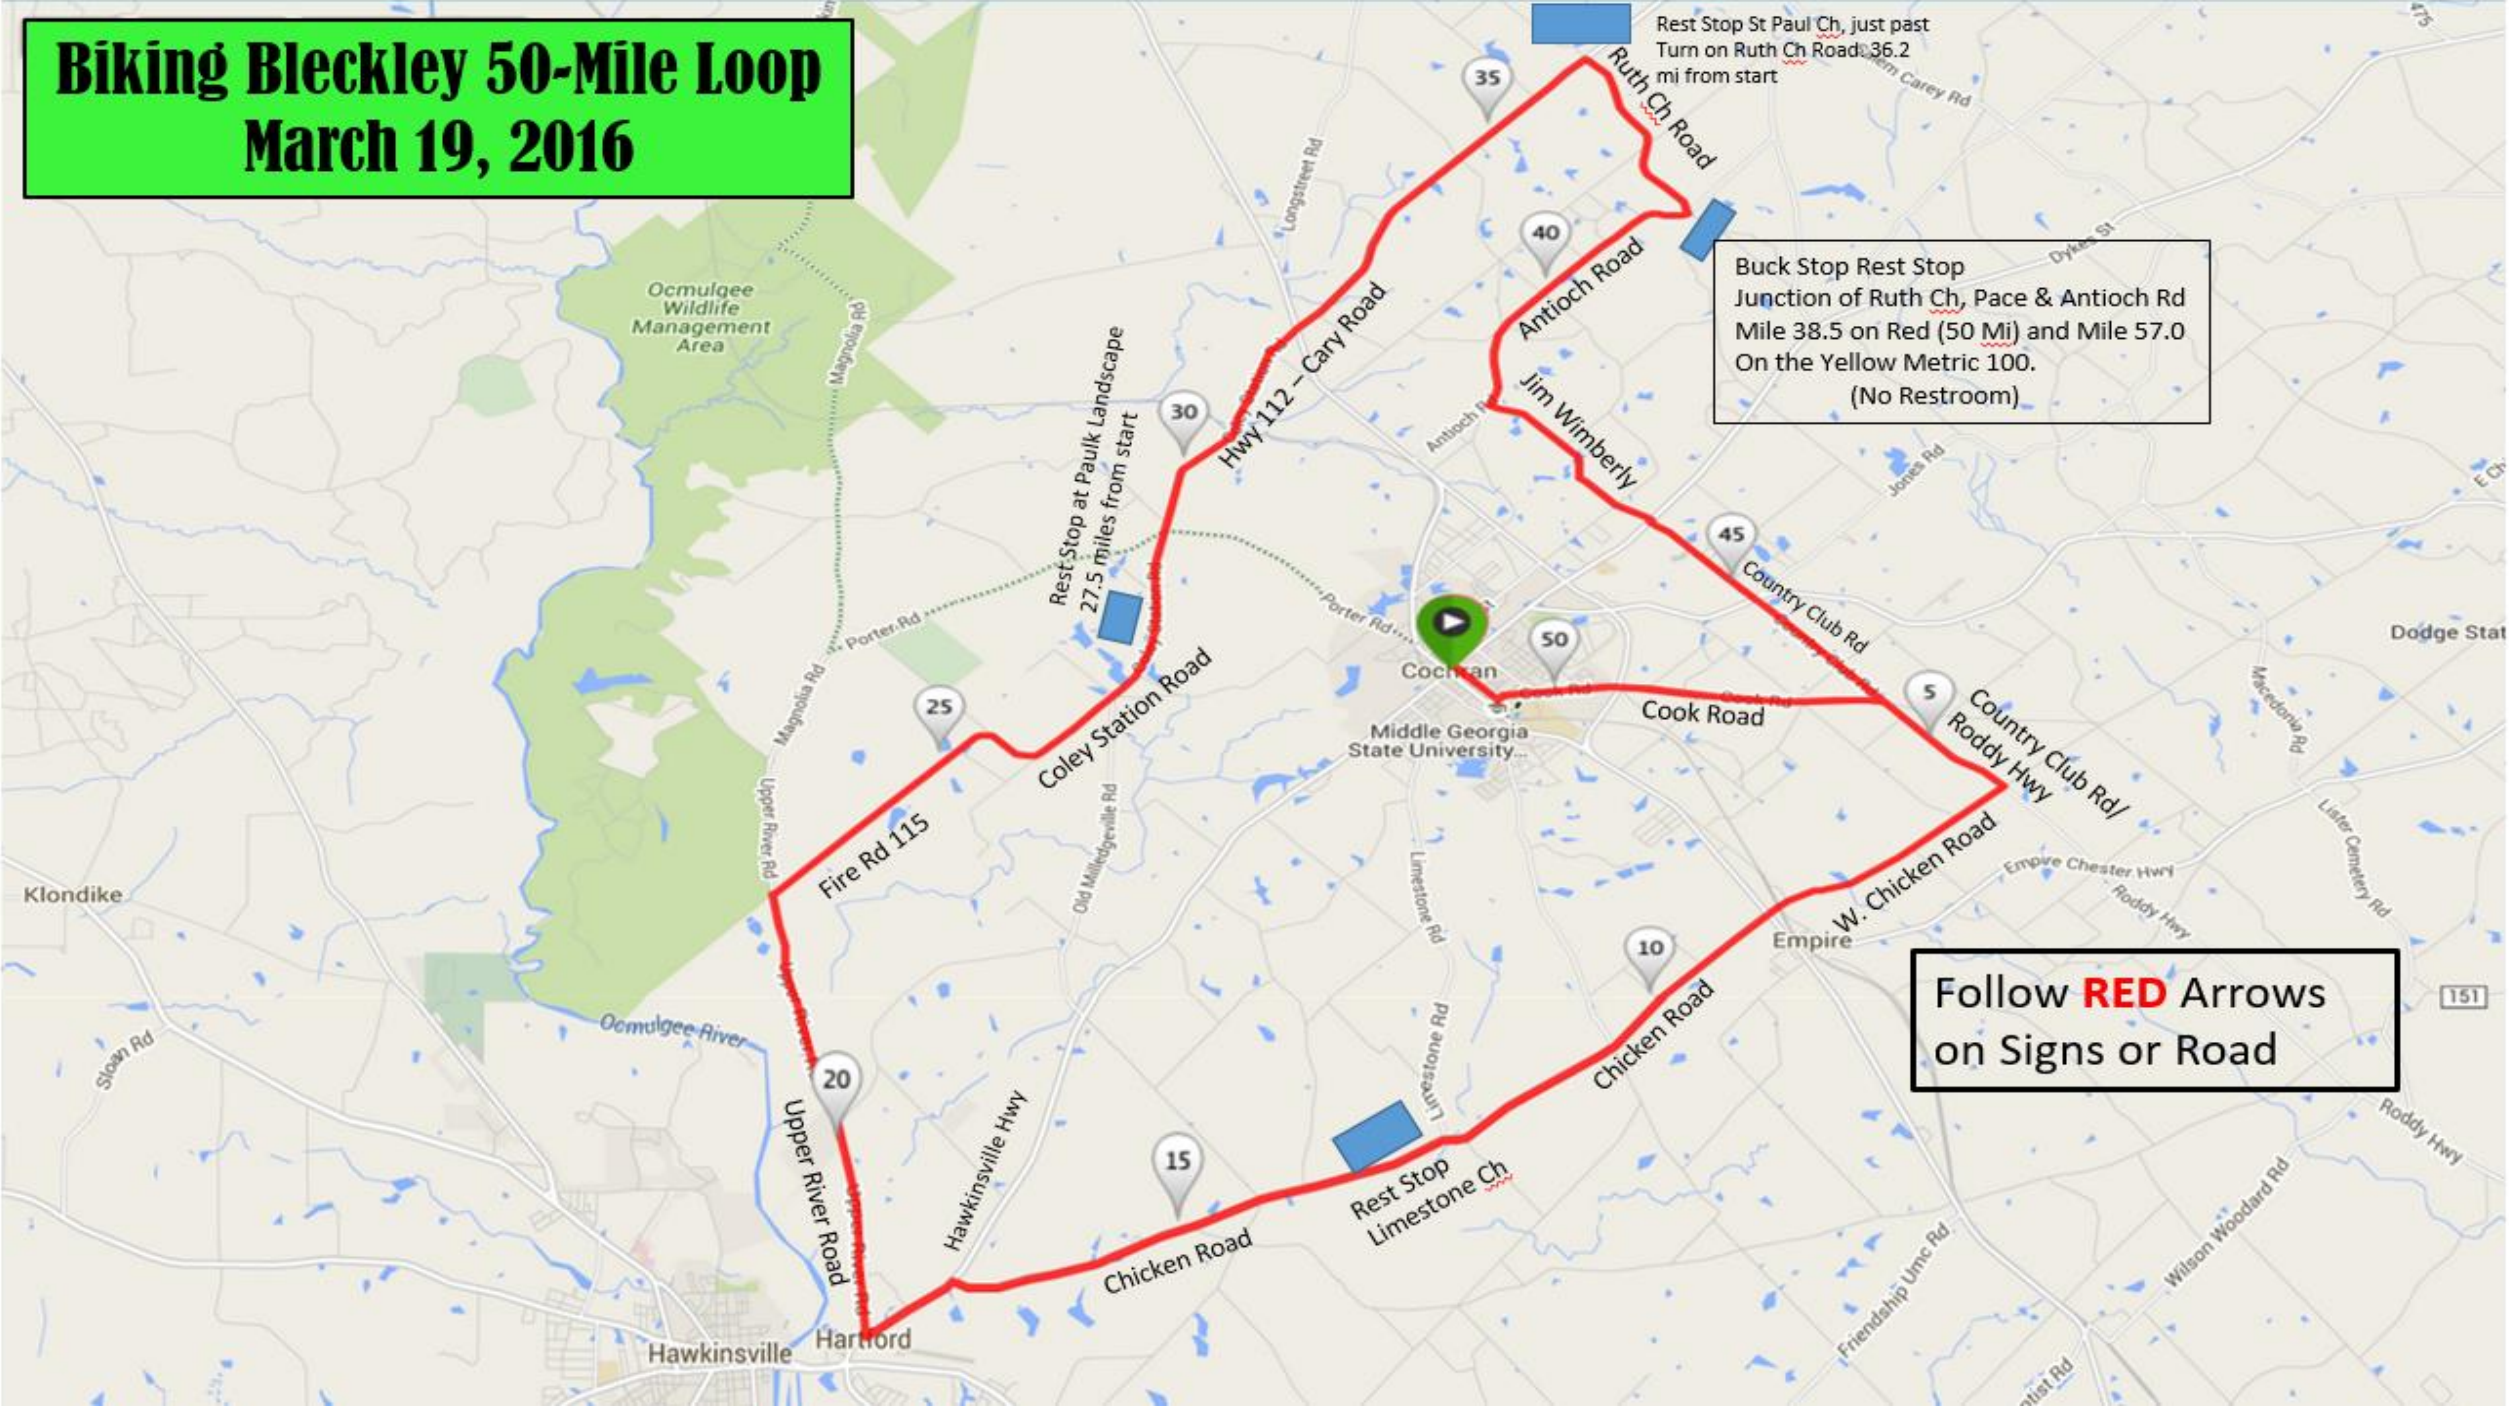

Biking Bleckley Metric 100

March 19, 2016

Follow **YELLOW** Arrows
On Road or Signs

Buck Stop Rest Stop
Junction of Ruth Ch, Pace & Antioch Rd
Mile 38.5 on Red (50 Mi) and Mile 57.0
On the Yellow Metric 100.
(No Restroom)

Rest Stop at Paulk Landscape
27.5 miles from start

Rest Stop
Limestone Ch

Rest Stop St Paul Ch, just past
Turn on Ruth Ch Road. 36.2

Biking Bleckley 50-Mile Loop

March 19, 2016

Rest Stop at Pauk Landscape
27.5 miles from start

Rest Stop St Paul Ch, just past
Turn on Ruth Ch Road: 36.2
mi from start

Buck Stop Rest Stop
Junction of Ruth Ch, Pace & Antioch Rd
Mile 38.5 on Red (50 Mi) and Mile 57.0
On the Yellow Metric 100.
(No Restroom)

Follow **RED** Arrows
on Signs or Road

Biking Bleckley 30-Mile Loop March 19, 2016

Rest Stop at Paulk Landscape
27.5 miles from start

3rd St to Finish

Follow **GREEN** ARROWS
on Road or Signs

Speed (mph)
Pace (min/mi)
Time